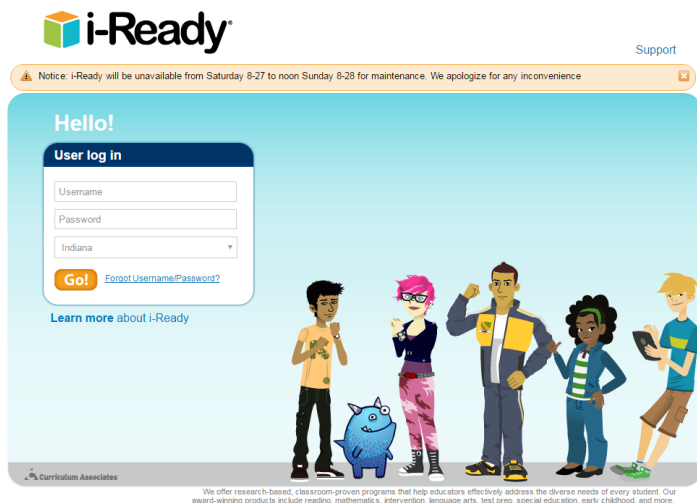

## Student Login Instructions

1. Navigate to the MV Help site using one of the methods below:

- MV Help desktop icon 
- MV Help link on school web page 
- URL: <https://sites.google.com/a/mvschool.org/mv-help/>

2. i-Ready Links are located in the second row on the MV Help site. Click the “Students iReady Login” button.

3. The student log in window will display.

- Username: 5-digit student ID
- Password1

4. When students log in for the first time, they will need to click the “Start Test” button as shown below.