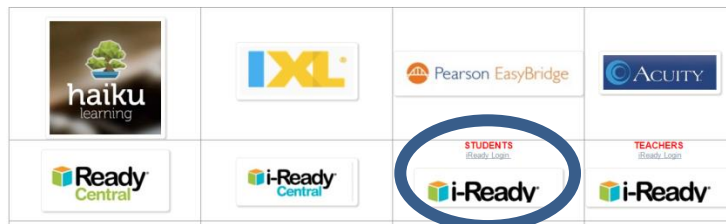

Student Login Instructions

1. Navigate to the MV Help site using one of the methods below:

- MV Help desktop icon
- MV Help link on school web page
- URL: <https://sites.google.com/a/mvschool.org/mv-help/>

2. i-Ready Links are located in the second row on the MV Help site. Click the “Students iReady Login” button.